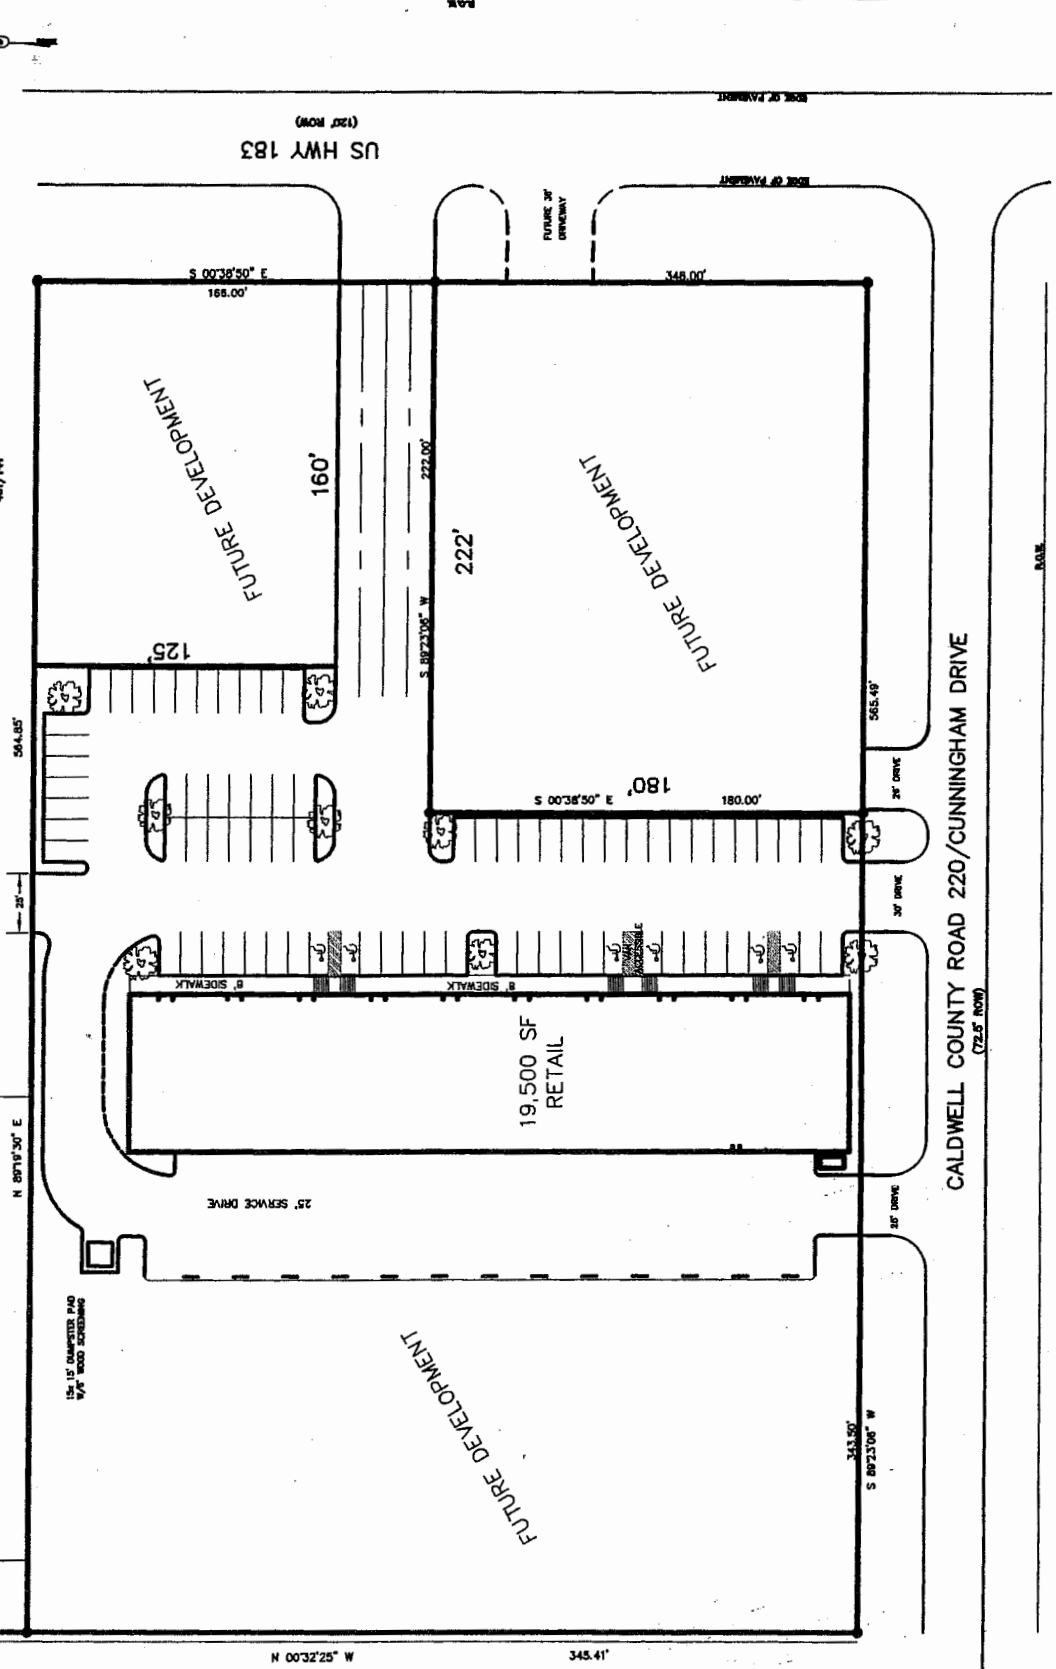

CENTERS OF WOODLAND VILLAGE LOCKHART, TEXAS

WALMART BLDG

JAMES T DUFFIN TO WALMART PROPERTIES INC.
10/12/02
487/141

N 00°32'25\" W

345.11

DATE